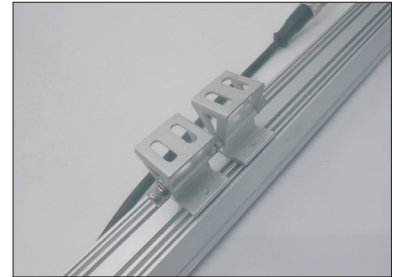

DATA SHEET

LEDX LINEAR STRIP LIGHT
28 watts
exclusive power adapter

Item number	LEDX-LED Strip-W-Typ-1000
LED Type	SMD
LED Power adapter	DC24V required
LED Power	28 watt
Voltage	DC24V
Frequency	50/60 Hz
Light colors	2700-15000 Kelvin or darkblue
Beam angle	15°, 25°, 40° or 60°
Ambient temperature	-40° to +50°C
Luminous flux	1430-2040 Lumens
Colour reproduction	depending on the color of the light
Power Factor	≥ 0,90
Switching resistance	> 50000
Start-up time	1 second
Ingress Protection	IP65
Protection class	III
Dimensions	L1000 x W40 x H61mm
Material	Aluminium, PC
Dimming	dimmable
Others	Housing color silver
Energy efficiency	G
Lifespan	L70/B20 at 25000 hours
Certificates	CE, RoHS