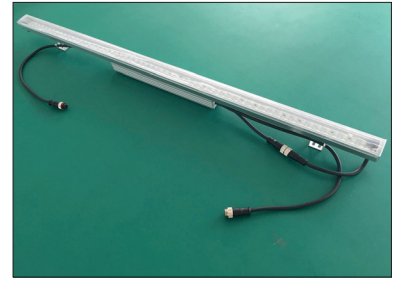

DATA SHEET

LEDX LINEAR STRIP LIGHT
8 watts
exclusive power adapter

Item number	LEDX-LED Strip-W-Typ-300
LED Type	SMD
LED Power adapter	DC24V required
LED Power	8 watt
Voltage	DC24V
Frequency	50/60 Hz
Light colors	2700-15000 Kelvin or darkblue
Beam angle	15°, 25°, 40° or 60°
Ambient temperature	-40° to +50°C
Luminous flux	428-612 Lumens
Colour reproduction	depending on the color of the light
Power Factor	≥ 0,90
Switching resistance	> 50000
Start-up time	1 second
Ingress Protection	IP65
Protection class	III
Dimensions	L300 x W40 x H61mm
Material	Aluminium, PC
Dimming	dimmable
Others	Housing color silver
Energy efficiency	G
Lifespan	L70/B20 at 25000 hours
Certificates	CE, RoHS

DATA SHEET

LEDX LINEAR STRIP LIGHT
17 watts
exclusive power adapter

Item number	LEDX-LED Strip-W-Typ-600
LED Type	SMD
LED Power adapter	DC24V required
LED Power	17 watt
Voltage	DC24V
Frequency	50/60 Hz
Light colors	2700-15000 Kelvin or darkblue
Beam angle	15°, 25°, 40° or 60°
Ambient temperature	-40° to +50°C
Luminous flux	850-1224 Lumens
Colour reproduction	depending on the color of the light
Power Factor	≥ 0,90
Switching resistance	> 50000
Start-up time	1 second
Ingress Protection	IP65
Protection class	III
Dimensions	L600 x W40 x H61mm
Material	Aluminium, PC
Dimming	dimmable
Others	Housing color silver
Energy efficiency	G
Lifespan	L70/B20 at 25000 hours
Certificates	CE, RoHS