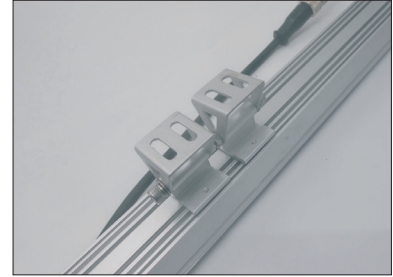

DATA SHEET

LEDX LINEAR STRIP LIGHT
8 watts
exclusive power adapter

Item number	LEDX-LED Strip-W-Typ-300
LED Type	SMD
LED Power adapter	DC24V required
LED Power	8 watt
Voltage	DC24V
Frequency	50/60 Hz
Light colors	2700-15000 Kelvin or darkblue
Beam angle	15°, 25°, 40° or 60°
Ambient temperature	-40° to +50°C
Luminous flux	428-612 Lumens
Colour reproduction	depending on the color of the light
Power Factor	≥ 0,90
Switching resistance	> 50000
Start-up time	1 second
Ingress Protection	IP65
Protection class	III
Dimensions	L300 x W40 x H61mm
Material	Aluminium, PC
Dimming	dimmable
Others	Housing color silver
Energy efficiency	G
Lifespan	L70/B20 at 25000 hours
Certificates	CE, RoHS

DATA SHEET

LEDX LINEAR STRIP LIGHT
17 watts
exclusive power adapter

Item number	LEDX-LED Strip-W-Typ-600
LED Type	SMD
LED Power adapter	DC24V required
LED Power	17 watt
Voltage	DC24V
Frequency	50/60 Hz
Light colors	2700-15000 Kelvin or darkblue
Beam angle	15°, 25°, 40° or 60°
Ambient temperature	-40° to +50°C
Luminous flux	850-1224 Lumens
Colour reproduction	depending on the color of the light
Power Factor	≥ 0,90
Switching resistance	> 50000
Start-up time	1 second
Ingress Protection	IP65
Protection class	III
Dimensions	L600 x W40 x H61mm
Material	Aluminium, PC
Dimming	dimmable
Others	Housing color silver
Energy efficiency	G
Lifespan	L70/B20 at 25000 hours
Certificates	CE, RoHS